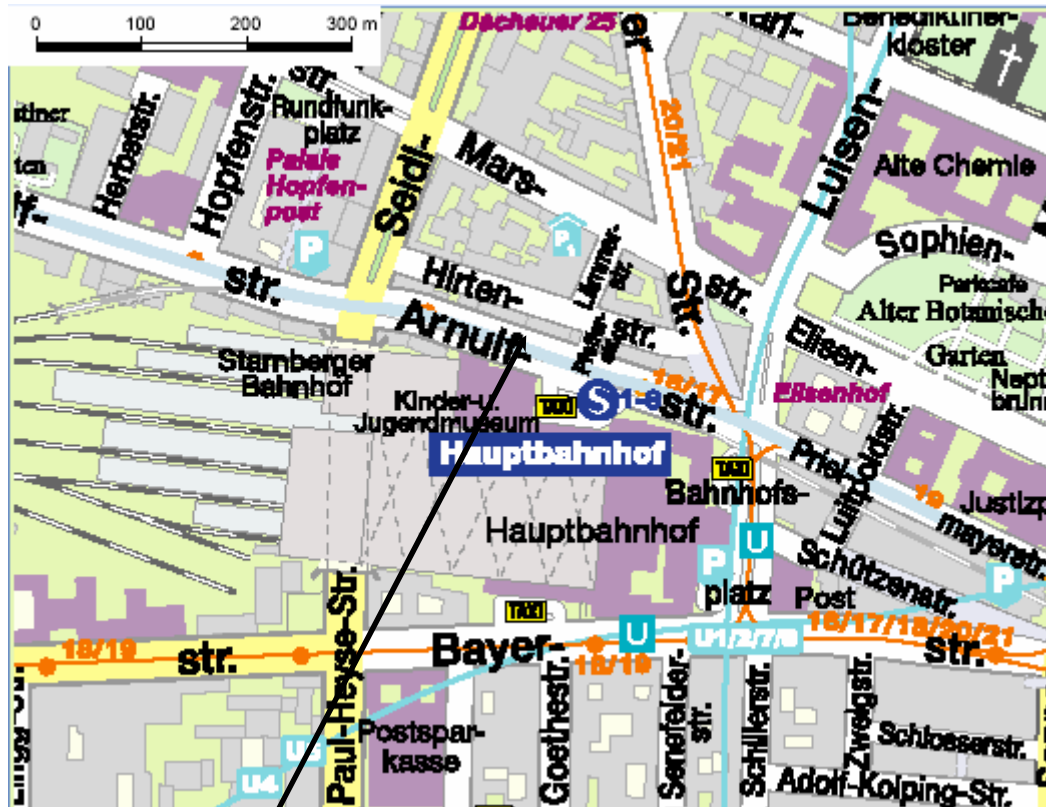

Hauptbahnhof München – Treffpunkt für Mietomnibusse
Munich Central Station – Meeting point for touring coaches

Kurzzeitparkplatz Hauptbahnhof München Reisebusse
Short-term parking area for touring coaches at Munich central station

Notfall-Telefon: +49/(0)89/9077839-10
Emergency-telephone: +49/(0)89/9077839-10